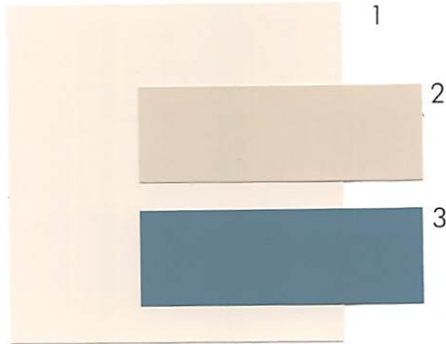

SCHEME 11

1. Body: ..... Neutral Ground • SW 7568
2. Trim: ..... Urban Putty • SW 7532
3. Accent:..... St. Bart's • SW 7614